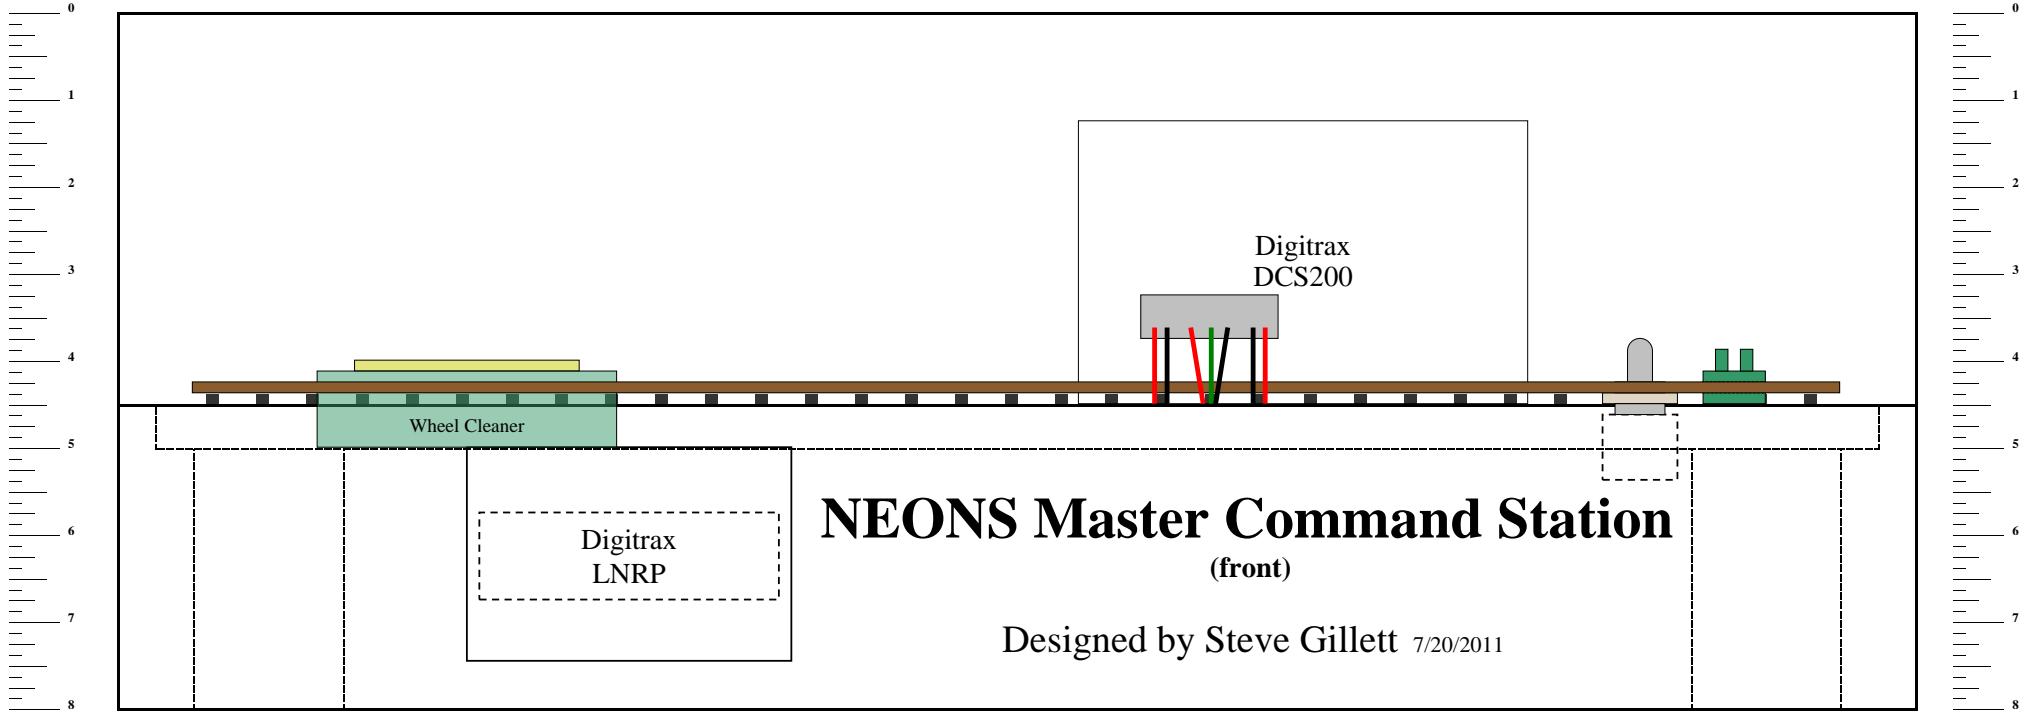

0 1 2 3 4 5 6 7 8 9 10 11 12 13 14 15 16 17 18

NEONS Master Command Station (front)

Designed by Steve Gillett 7/20/2011